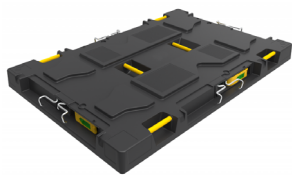

REUSABLE TRANSPORT PACKAGING

RTP

SECURE LOAD PALLET LIDS

ELIMINATE STRETCH
WRAP AND SAVE TIME

Increase security, versatility,
load stability, operational
efficiency, and sustainability.

32 x 24"

48 x 32"

48 x 40"

48 x 45"

48 x 48"

KEY BENEFITS

Increased Vehicle Fill

When used with the 32 x 24" hybrid pallet/dolly, cube-out quantities are improved.

Save Time And Labor

Secure a 4 strap lid in just 20 seconds instead of 2-3 minutes for stretch wrapping.

High impact, injection molded polymer chassis delivers a long service life.

Load Versatility

Lids can be used to secure a wide range of container types found in the supply chain.

Security Seal Compatible