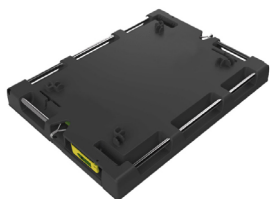

REUSABLE TRANSPORT PACKAGING

RTP

SECURE LOAD PALLET LIDS

ELIMINATE STRETCH
WRAP AND SAVE TIME

Increase security, versatility,
load stability, operational
efficiency, and sustainability.

32 x 24"

48 x 32"

48 x 40"

48 x 45"

48 x 48"

KEY BENEFITS

Increased Vehicle Fill

When used with the 32 x 24" hybrid pallet/dolly, cube-out quantities are improved.

Save Time And Labor

Secure a 4 strap lid in just 20 seconds instead of 2-3 minutes for stretch wrapping.

High impact, injection molded polymer chassis delivers a long service life.

Load Versatility

Lids can be used to secure a wide range of container types found in the supply chain.

Security Seal Compatible