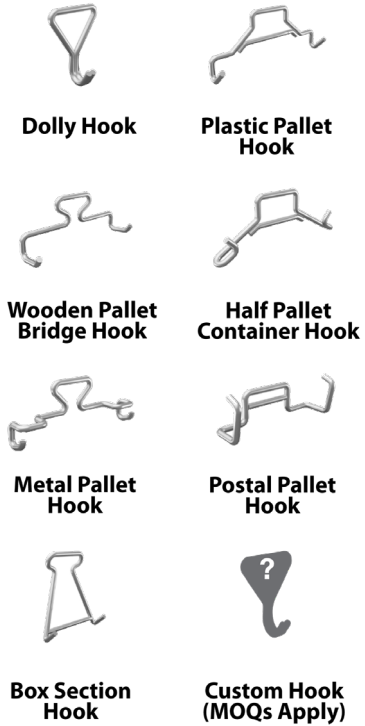

Standard Stock Color

RAL: 9004
Signal Black

Custom Colors (MOQs Apply)

Pantone: 654 C
Blue

RAL: 6018
Yellow Green

Pantone: 109 U
Yellow

RAL: 3020
Traffic Red

RAL: 7016
Slate Grey

RAL: 5015
Sky Blue

RAL: 7040
Tele Grey - 1

Pantone 021 C
HV Orange

DIMENSIONS & SPECS

Model	External Dim. L x W x H	Pallet Dim. L x W	Lid Weight 2 Strap & 4 Strap	Standard Strap length	Max Stack Load	Pallet Qty.	Pallet Height	Material
CI90-3224	32.4 x 24.3 x 3.7 in. 822 x 618 x 93 mm	32 x 24 in. 800 x 600 mm	13.6 lbs. / NA 6.15 kg / NA	78.7 in. 2000 mm	4409 lbs. 2000 kg	30	78 in. 1.98 m	PP
TC4832S90	47.6 x 31.9 x 3.9 in. 1210 x 810 x 100 mm	48 x 32 in. 800 x 600 mm	17.6 lbs. / 8 kg 22.0 lbs. / 10 kg	78.7 in. 2000 mm	4409 lbs. 2000 kg	25	90.6 in. 2.3 m	PP
CI90-4840	48.3 x 40.4 x 3.9 in. 1227 x 1027 x 100 mm	48 x 40 in. 1200 x 1000 mm	21.9 lbs. / 9.93 kg 28.1 lbs. / 12.75 kg	78.7 in. 2000 mm	4409 lbs. 2000 kg	25	76 in. 1.93 m	PP
CI90-4845	48.5 x 45.5 x 4.1 in. 1232 x 1156 x 104 mm	48 x 45 in. 1200 x 1143 mm	32 lbs. / NA 14.5 kg / NA	78.7 in. 2000 mm	4409 lbs. 2000 kg	-	62.4 in. 1.58 m	PP
CI90-4848	48.6 x 48.6 x 3.5 in. 1234 x 1234 x 89 mm	48 x 48 in. 1200 x 1200 mm	32 lbs. / NA 14.5 kg / NA	78.7 in. 2000 mm	4409 lbs. 2000 kg	-	52.8 in. 1.34 m	PP

SALES & INFORMATION

Contact your RTP representative today: **727.319.2300** or **ReusableTransPack.com**