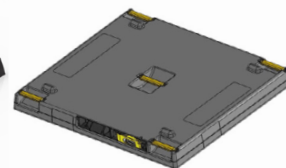

REUSABLE TRANSPORT PACKAGING

RTP

SECURE LOAD PALLET LIDS

ELIMINATE STRETCH
WRAP AND SAVE TIME

Increase security, versatility,
load stability, operational
efficiency, and sustainability.

32 x 24"

48 x 32"

48 x 40"

48 x 45"

48 x 48"

KEY BENEFITS

Increased Vehicle Fill

When used with the 32 x 24" hybrid pallet/dolly, cube-out quantities are improved.

Save Time And Labor

Secure a 4 strap lid in just 20 seconds instead of 2-3 minutes for stretch wrapping.