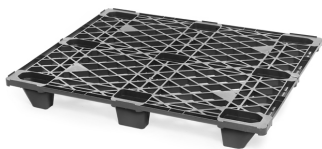

REUSABLE TRANSPORT PACKAGING

ONE-WAY PLASTIC PALLETS FOR DISTRIBUTION

LINE: EN.17 & EN34

The Affordable Alternative to Wood Pallets

USAGE

Plastic export pallets are the ideal alternative to wood pallets for one-way distribution. They're inexpensive, lightweight, and extremely strong. These pallets are manufactured from advanced HDPE/PP material to create an affordable product that is perfect for safe bulk item handling. They are stackable and nest inside conical feet, reducing pallet volume by up to 75%. Simple, clean, and efficient, these 48" x 40" nestable, open deck plastic pallets offer an environmentally friendly and economically sound alternative to traditional wood pallets.

TOP MODELS & DIMENSIONS

EN4840I17-1109

EN4840I34-1

N4840I34-OD

EN4840I17-509

SPECS

- **LOW COST:** \$12 to \$15 per standard unit
- **AVAILABILITY:** Truckload quantities available — FOB: Reno, NV; Whitehouse, OH; Atlanta, GA
- **RECYCLABLE MATERIAL:** Injection molded, advanced HDPE/PP material
- **COLORS:** Stock color (black ■) or custom colors available on request
- **STYLES:** Open deck standard; closed deck variations, removable runners for double stacking, and non-skid/slip surfaces available
- **EFFICIENT SHIPPING:** 4.5x more pallets per truckload than wood, nestable 9-foot designs, 4-way fork entry, and 4:1 return ratios