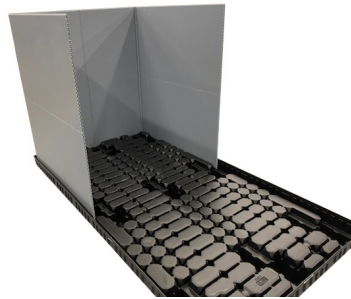

LARGE FORMAT CONTAINER

REUSABLE TRANSPORT PACKAGING

USAGE

Many kinds of businesses find themselves needing large format containers, whether the business is a moving company that offers storage or uses pods, or another kind of business that has long-term storage needs. We can customize everything to fit your application. We provide custom graphics, door options, castors or wheels, flooring options, tie down options, and any sizes and colors.

FEATURES

- WATERTIGHT
- REPLACEABLE COMPONENTS
- FULLY RECYCLABLE

SCAN THE QR CODE FOR MORE
MOVING AND STORAGE INFO

DIMENSIONS

Model	Outside Dimension (In.)			Inside Dimension (In.)		
	L	W	H	L	W	H
LFC0508	96	60	90	92	56	85
LFC0508-1	96	60	96	92	56	91
LFC0808	96	96	96	92	92	91
LFC0810	120	96	96	116	92	91
LFC0812	144	96	96	140	92	91
LFC0816	192	96	96	188	92	91
LFC0819	231	96	96	227	92	91
LFC0820	240	96	96	236	92	91