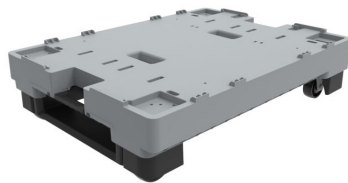

SCAN THE QR CODE FOR MORE
MOVING AND STORAGE INFO

Model	Outside Dimension (In.)			Inside Dimension (In.)		
	L	W	H	L	W	H
CC90-322435	31.5	23.6	7.7	-	-	-
DCCA90-241613	23.6	15.7	12.6	22.3	14.4	12
DCNA02-271712	27.3	17.2	12.6	25.2	15.5	11.0
HPC90-402421-GY	39.4	22.6	21.3	35.4	19.7	15.7
TC3224S90	32.4	24.3	3.7	-	-	-
TC4840S90	48.3	40.4	3.9	-	-	-